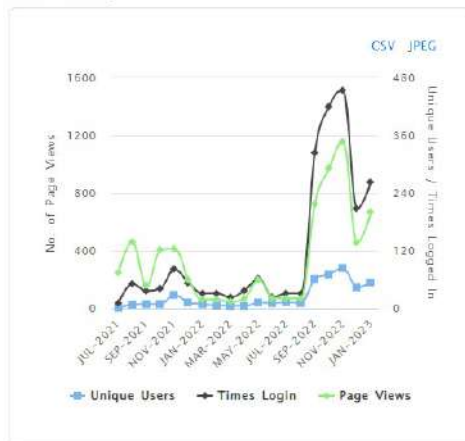

N-LIST

National Library and Information Services
Infrastructure for Scholarly Content
extending access to e-Resources to colleges in India

College Admin Login Licences and Fair Use FAQs Downloads Awareness Programme

HOME ABOUT MEMBERS REGISTER E-RESOURCES SEARCH

Change Password

Logout

2021-07

2023-01

Get Usages

Users Activity